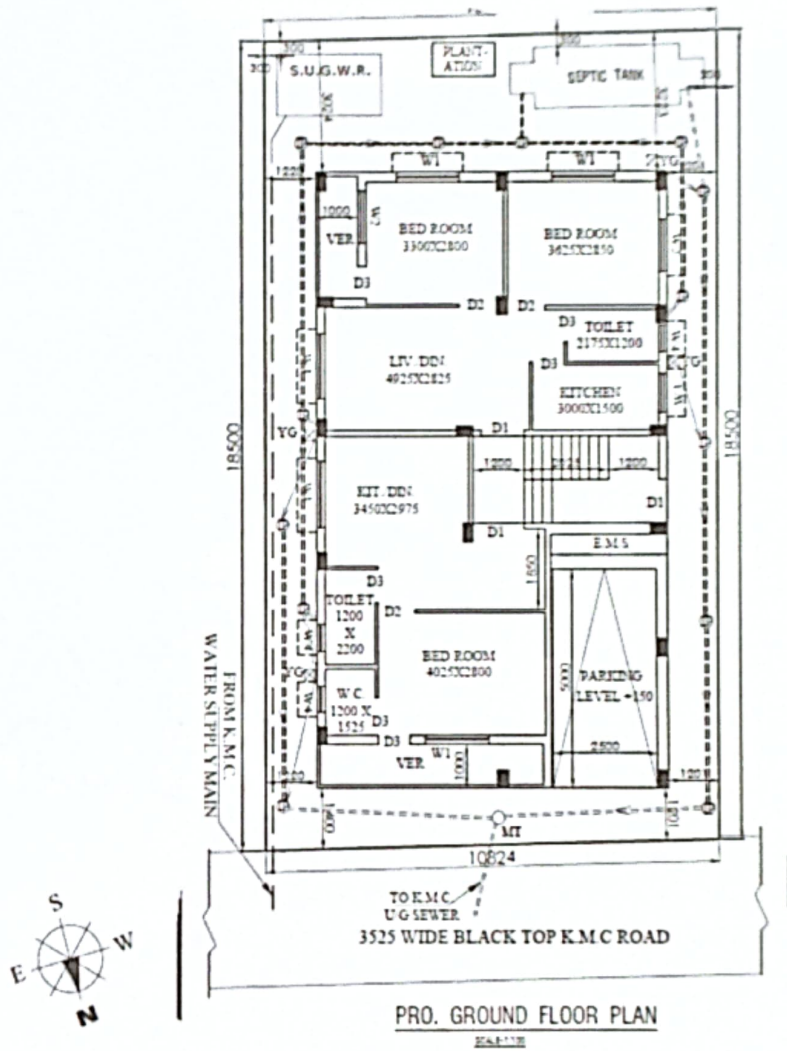

Date.....

LOCATION MAP

LATITUDE: 22°29'21" N
LONGITUDE: 88°22'41" E

FRIENDS ENTERPRISE

Balaram Saha

Partner